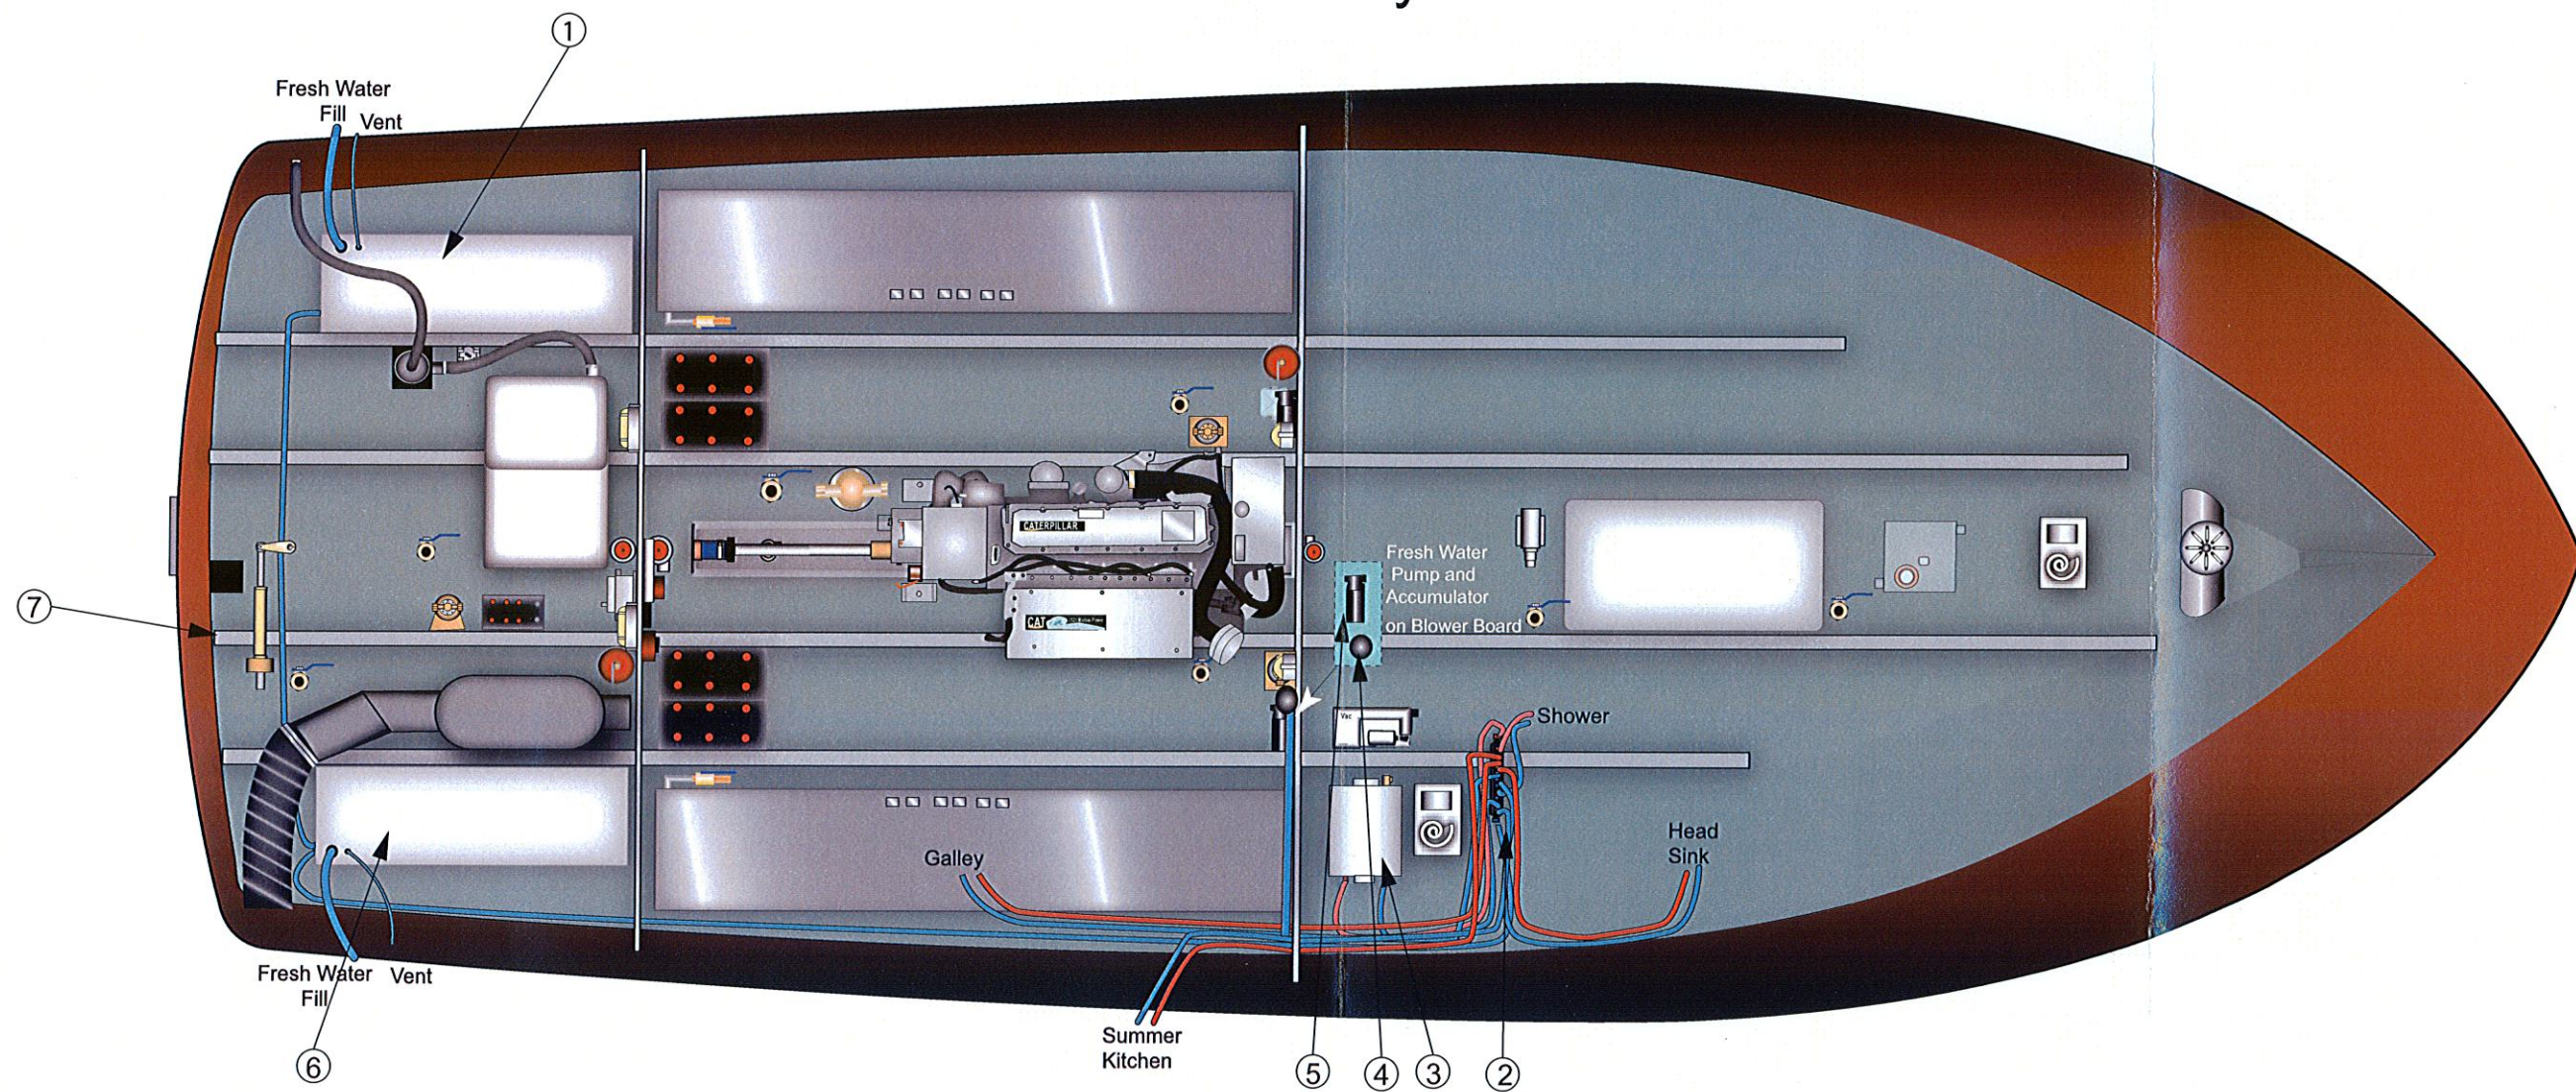

Mainship 400 Trawler

Fresh Water System

1	Fresh Water Tank
2	Fresh Water Manifold
3	Water Heater
4	Accumulator
5	Fresh Water Pump
6	Fresh Water tank
7	Fresh Water Washdown
8	
9	
10	

Mainship 400 Trawler

Raw Water System

1	Main Seacock
2	Main Engine Strainer
3	Raw Water Pick-up
4	Raw Water Strainer
5	Raw Water Pump
6	Raw Water Wash-Down
7	Air Cond. Compressor
8	Air Cond. Compressor
9	Air Cond. Cooling Pump
10	Air Cond. Cooling Strainer
11	Air Cond. Cooling Pick-up

12	Generator Intake Strainer
13	Gen Intake Pick-up
14	Muffler Cooling Intake