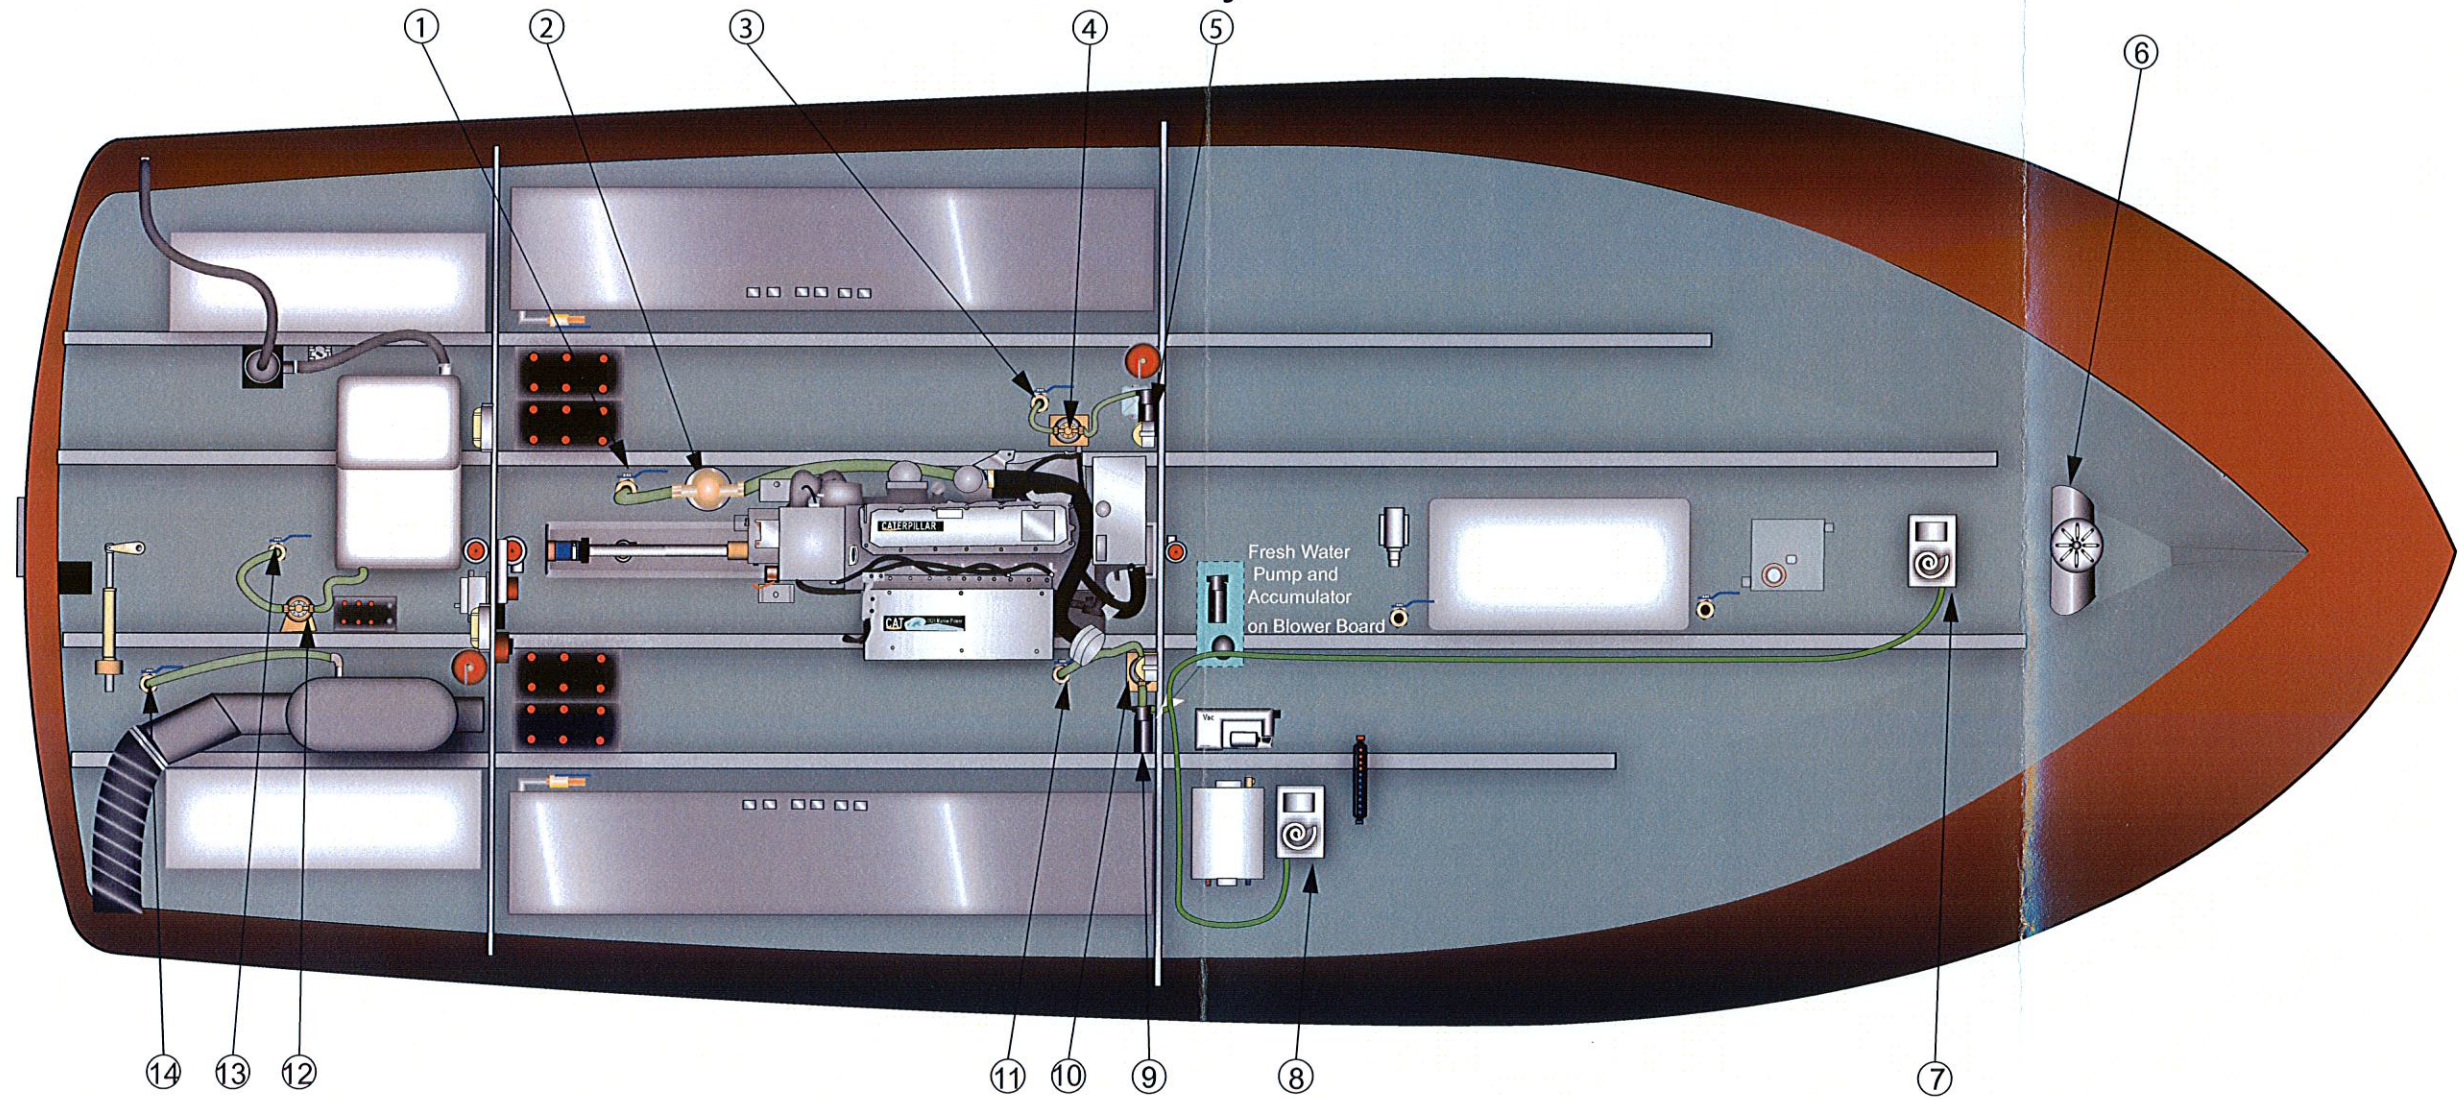

Mainship 400 Trawler

Fresh Water System

1	Fresh Water Tank
2	Fresh Water Manifold
3	Water Heater
4	Accumulator
5	Fresh Water Pump
6	Fresh Water tank
7	Fresh Water Washdown
8	
9	
10	

Mainship 400 Trawler

Raw Water System

1	Main Seacock
2	Main Engine Strainer
3	Raw Water Pick-up
4	Raw Water Strainer
5	Raw Water Pump
6	Raw Water Wash-Down
7	Air Cond. Compressor
8	Air Cond. Compressor
9	Air Cond. Cooling Pump
10	Air Cond. Cooling Strainer
11	Air Cond. Cooling Pick-up