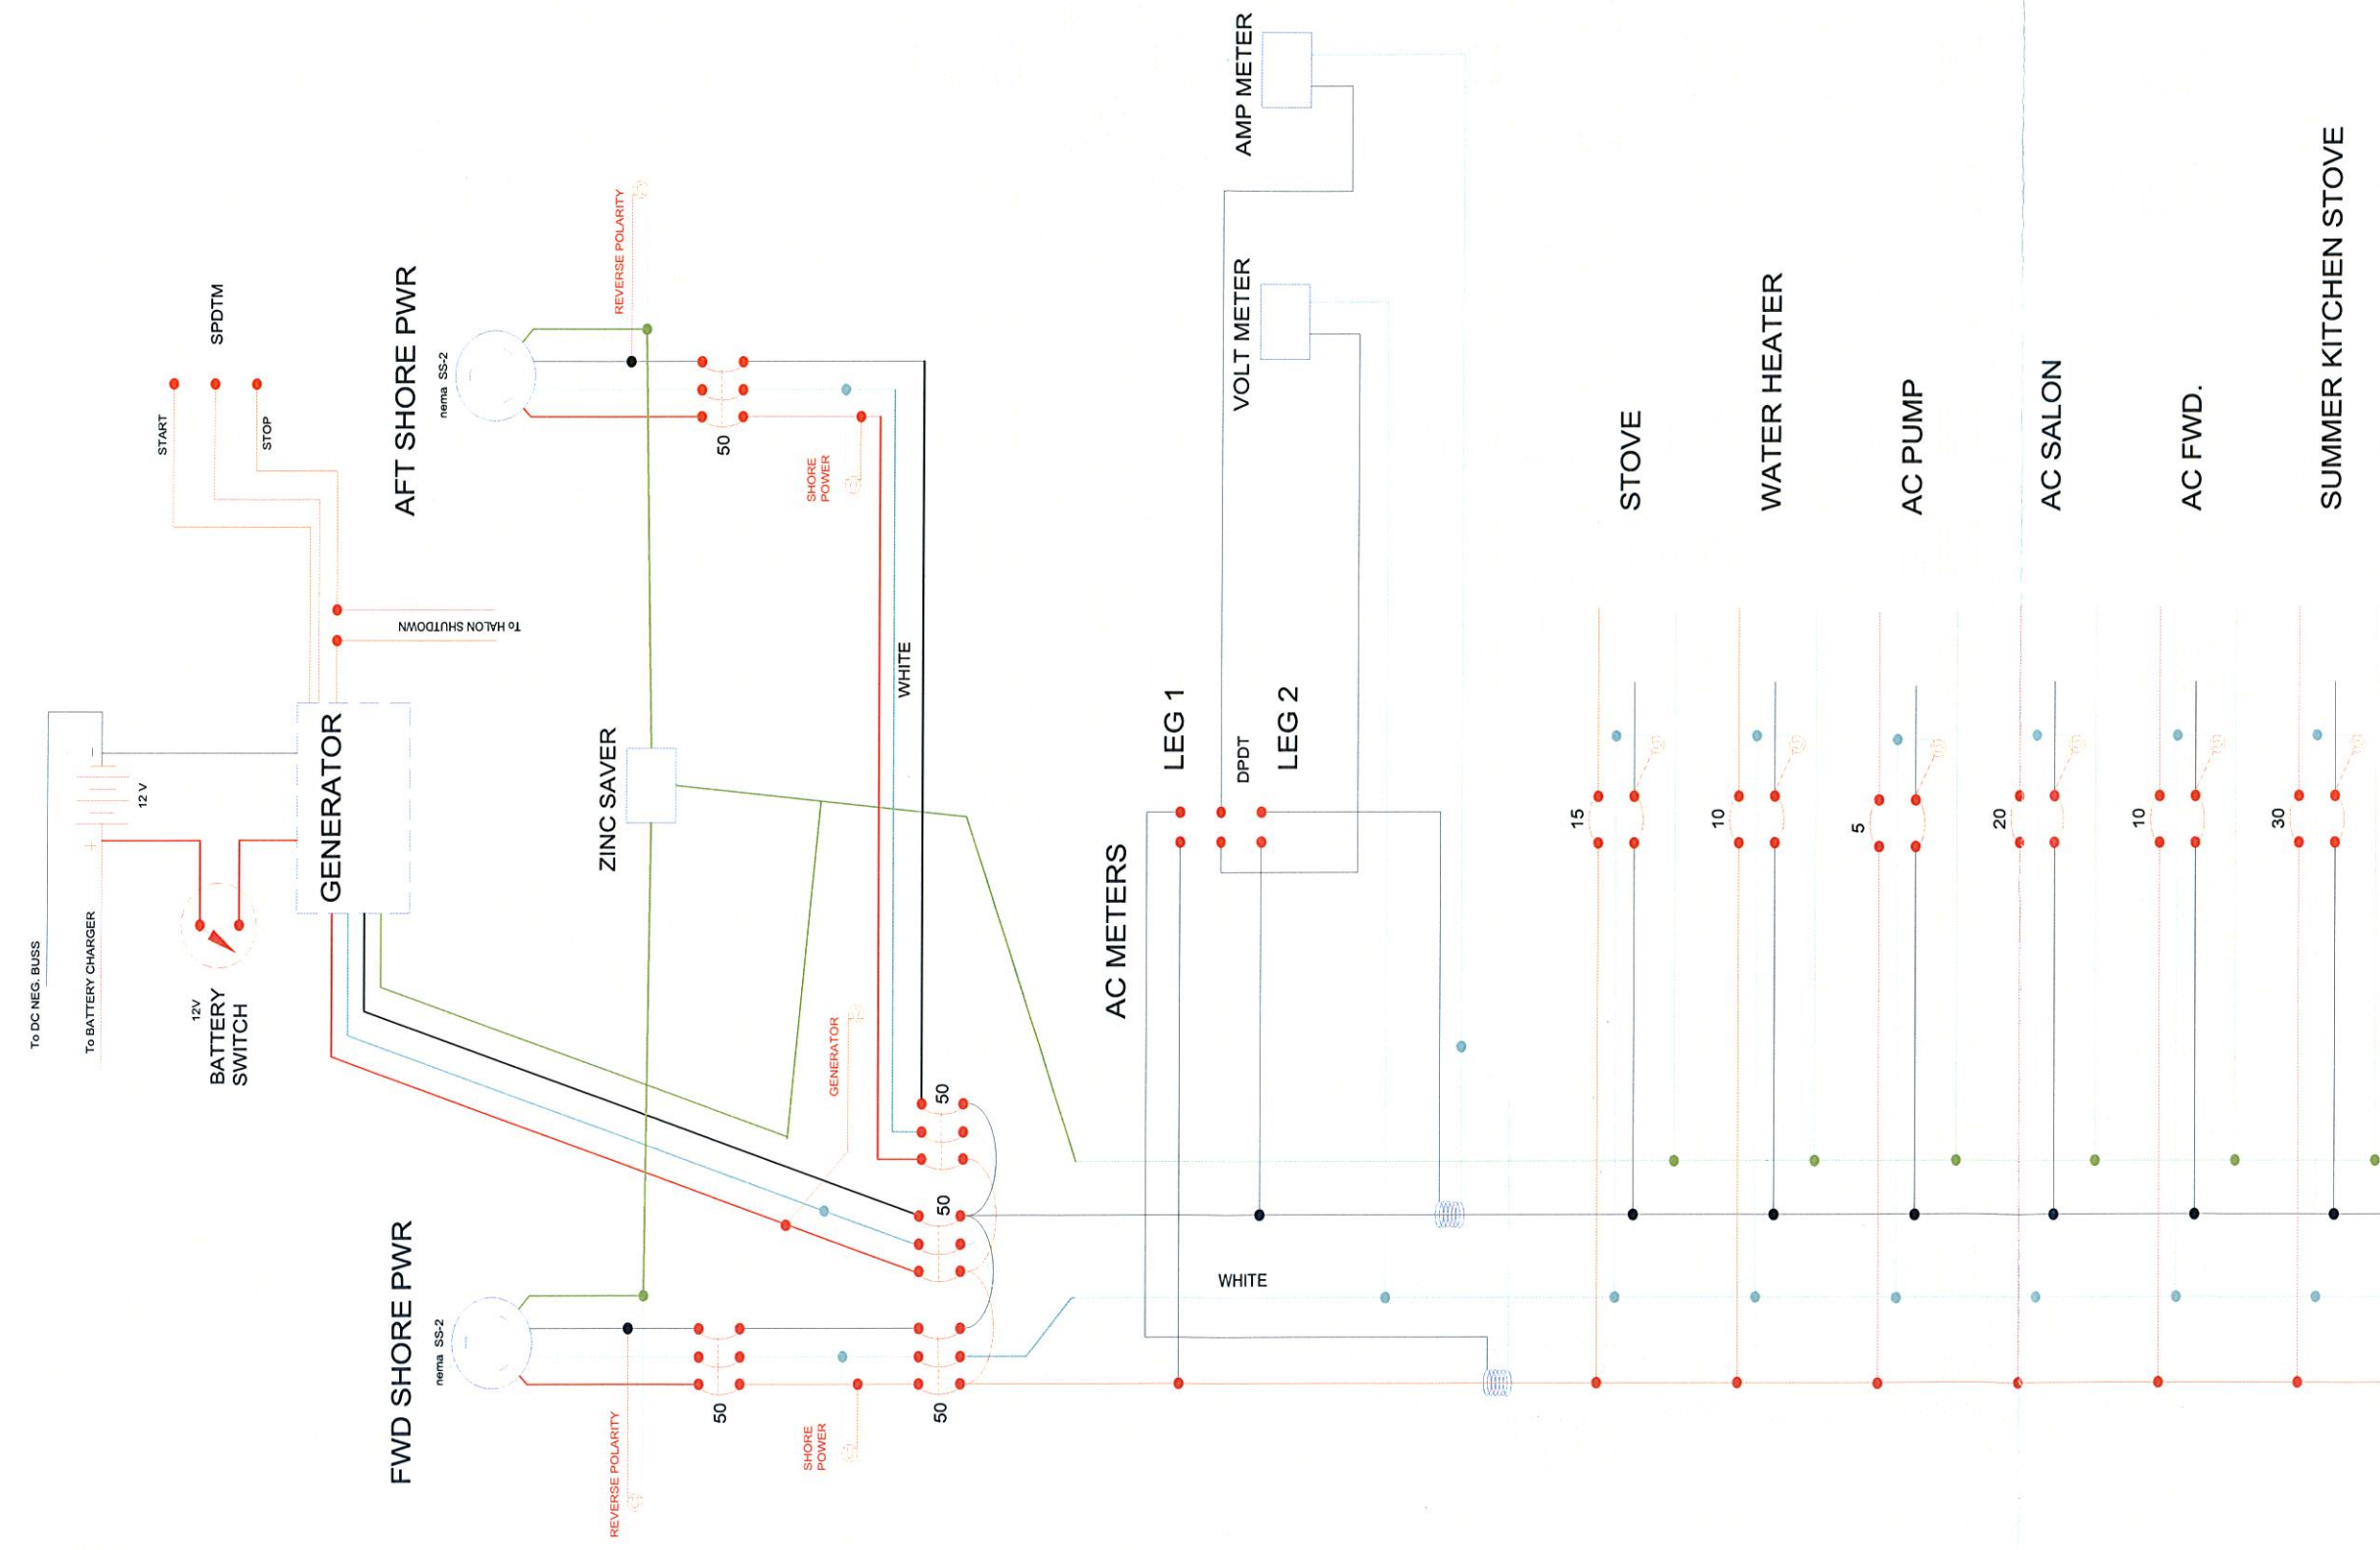

Mainship 400 Trawler

AC Electric System

1	Exhaust Outlet
2	Generator Muffler
3	Generator Fuel Filter
4	Generator
5	Generator Fuel Supply
6	Generator Fuel Return
7	Air Cond. Compressor
8	Air Cond. Compressor
9	Water Heater
10	Galley Appliances (see AC section)

11	Generator Strainer
12	Generator Pick - up

400 PT AC ELECTRICAL

400 PT AC ELECTRICAL