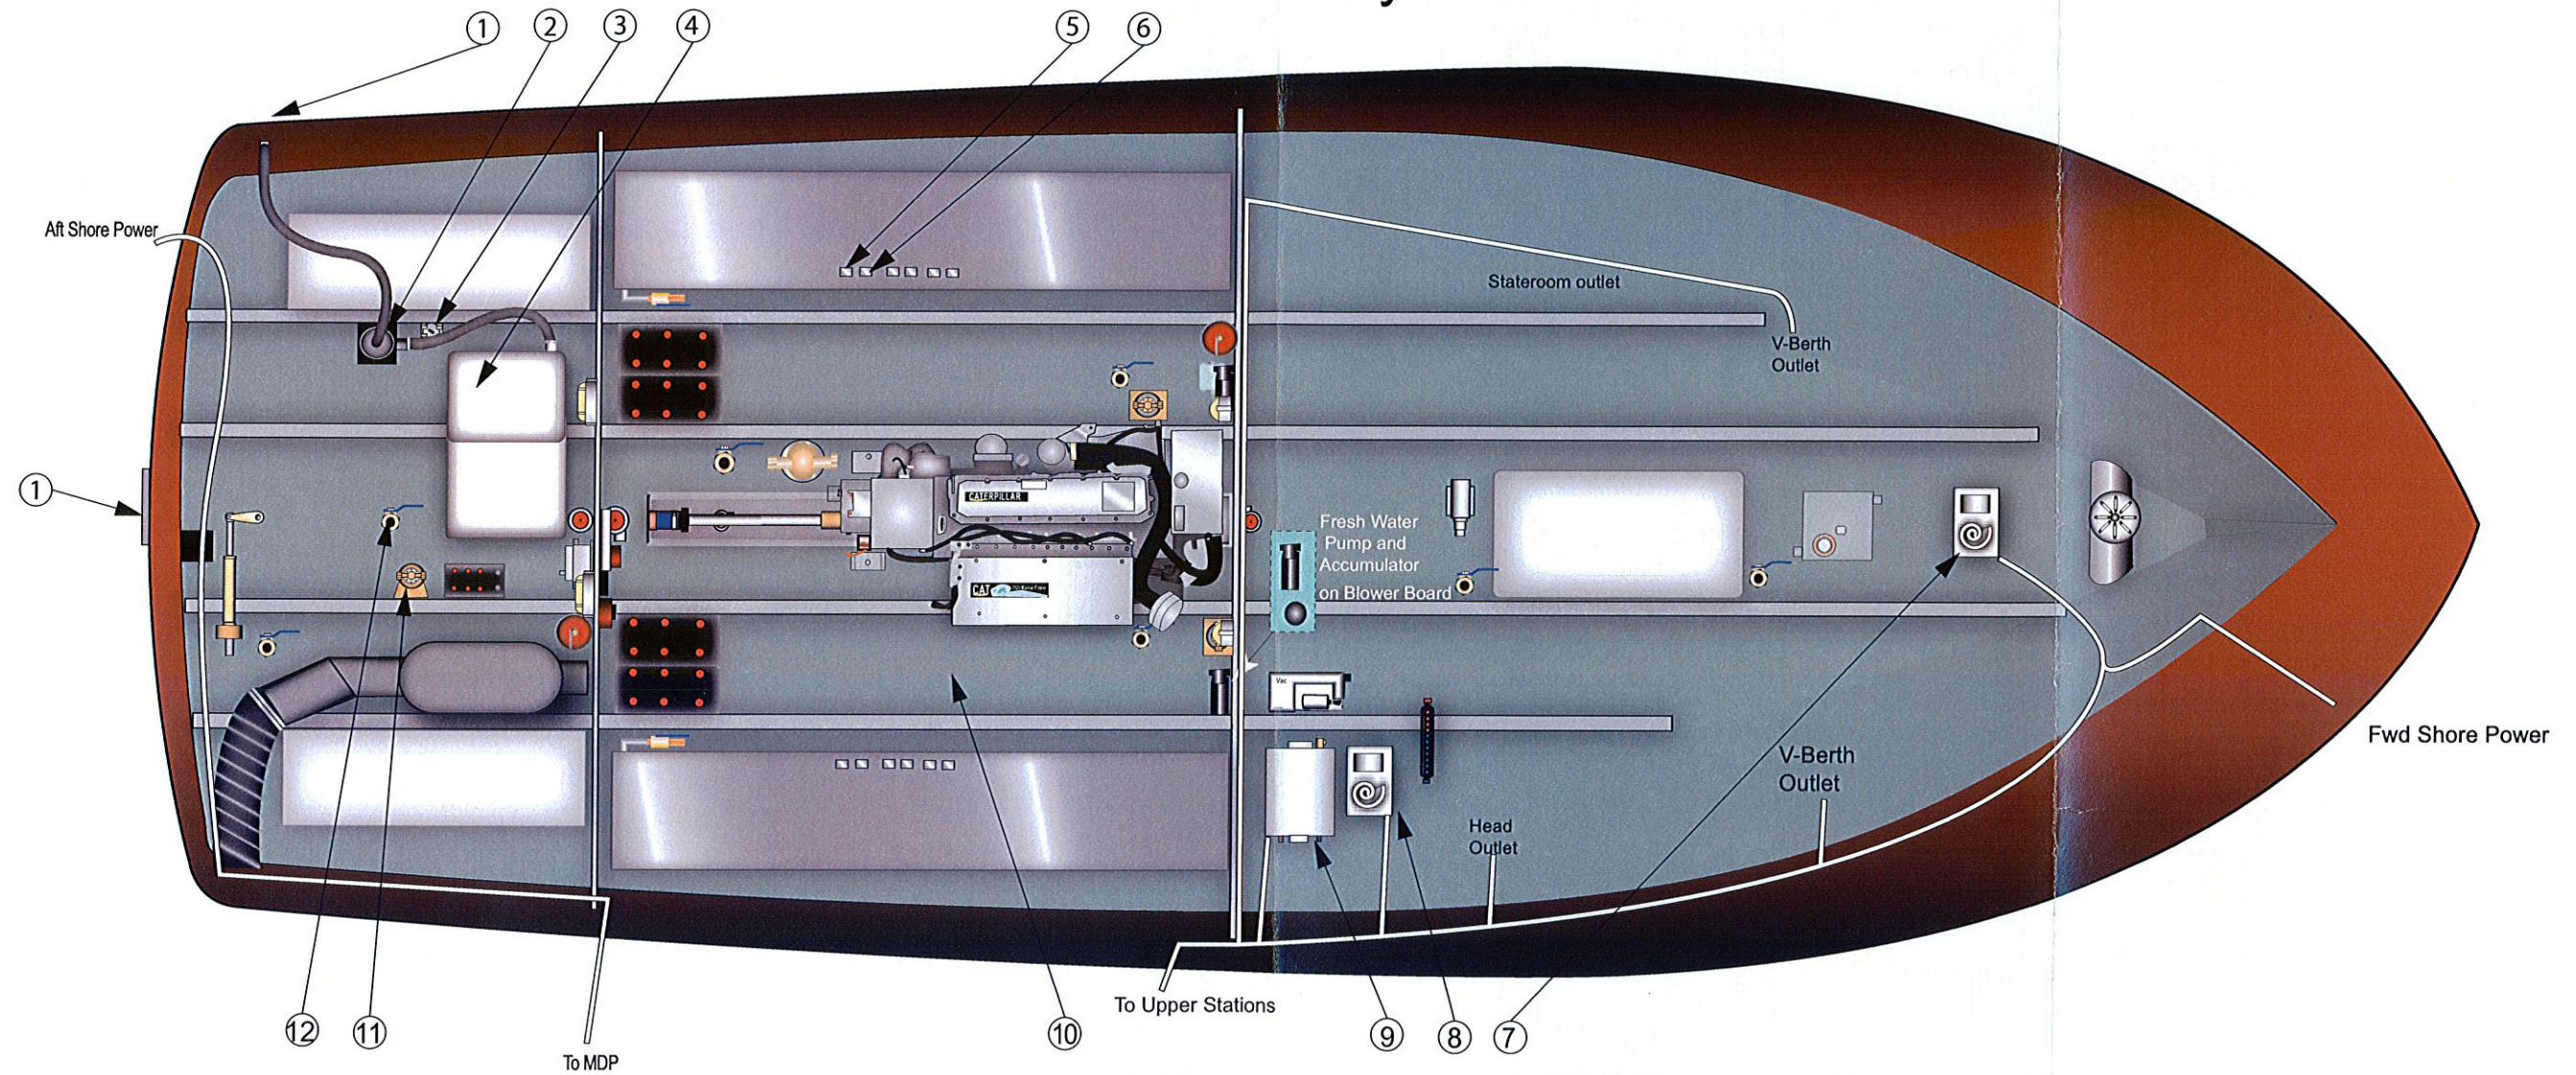

Mainship 400 Trawler

AC Electric System

1	Exhaust Outlet
2	Generator Muffler
3	Generator Fuel Filter
4	Generator
5	Generator Fuel Supply
6	Generator Fuel Return
7	Air Cond. Compressor
8	Air Cond. Compressor
9	Water Heater
10	Galley Appliances (see AC section)

11	Generator Strainer
12	Generator Pick - up

400 PT AC ELECTRICAL

400 PT AC ELECTRICAL